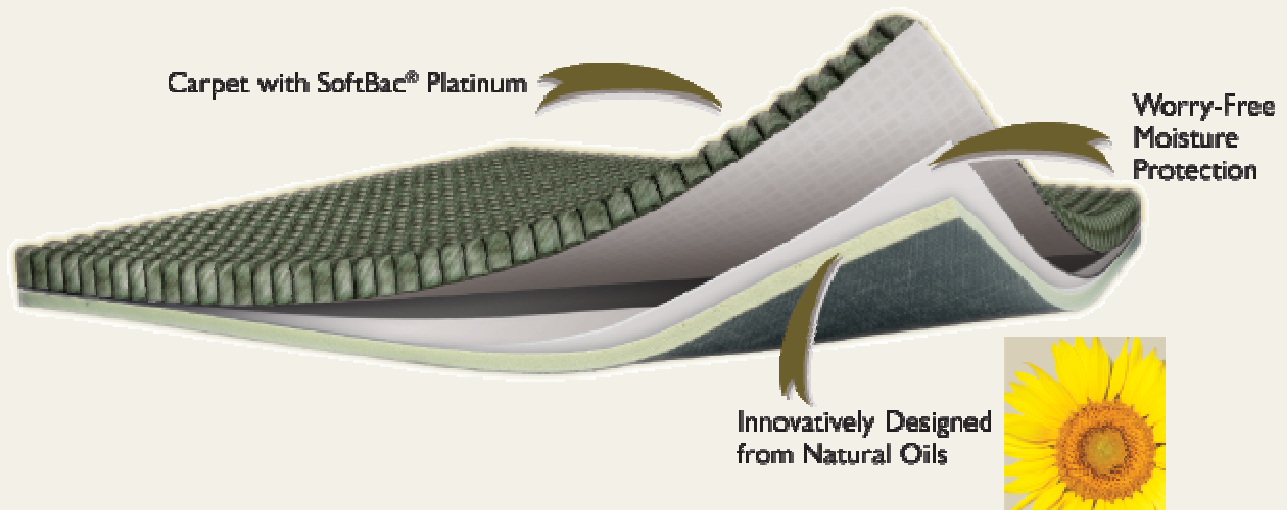

# Triple Touch™

Exclusive Carpet Cushion Program from Shaw

**Triple Touch - Cushion**

**Extend the Life of Your Floor with Triple Touch™**

### **Unsurpassed Comfort Under Foot**

- Enhanced urethane cushion technology
- Simply the most comfortable carpet cushion for long lasting, beautiful floors.

### **Extended Carpet Warranty**

- Doubles Shaw's 7 Year Warranty\* to 14 Years when purchased with 4-Star products
- Doubles Shaw's 10 Year Warranty\* to 20 Years when purchased with 5-Star products
  - Preferred cushion for ease of installation with [SoftBac® Platinum carpets](#)
- Cushion warranty guarantees replacement of cushion during the extended warranty period
  - \*Applies to Shaw's texture retention warranty